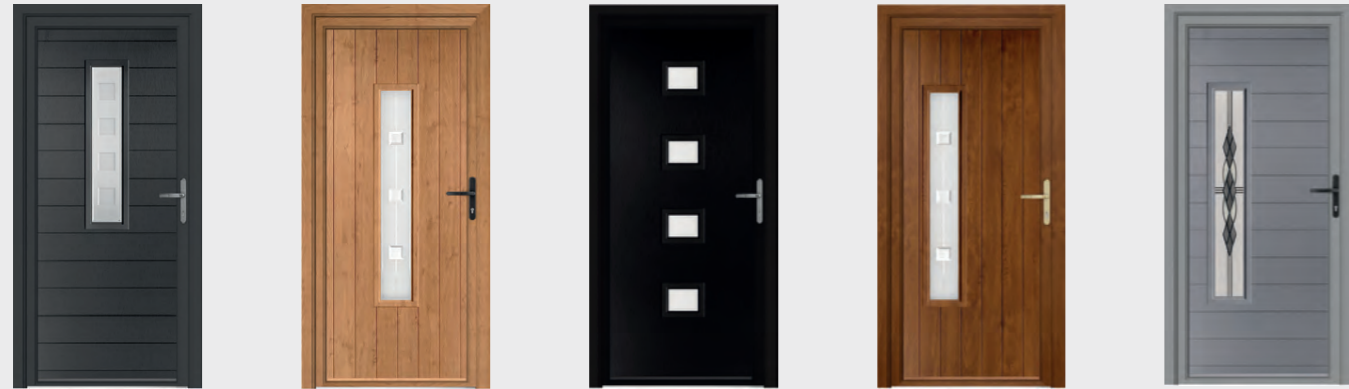

ABODA.

Berlin Lisbon Madrid Miami Paris