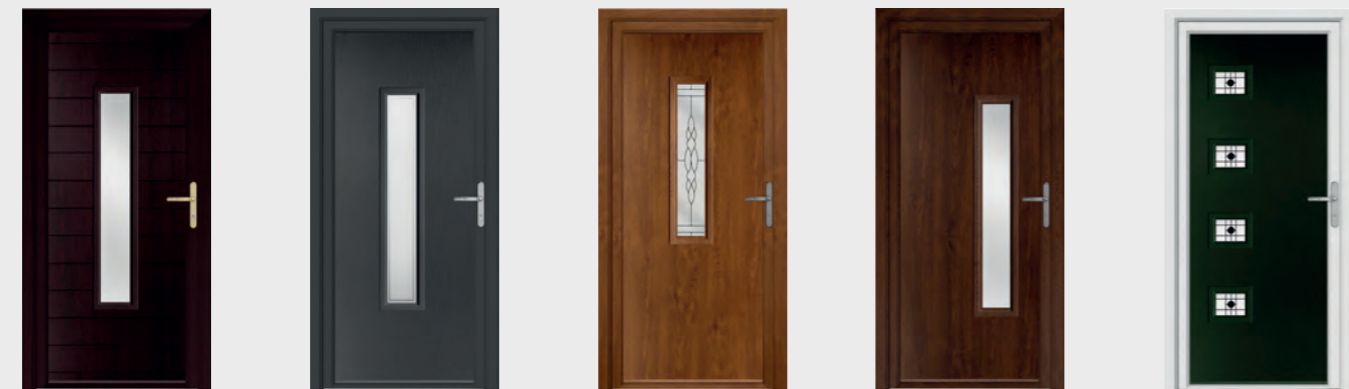

Rio Sydney Tokyo Venice Vienna